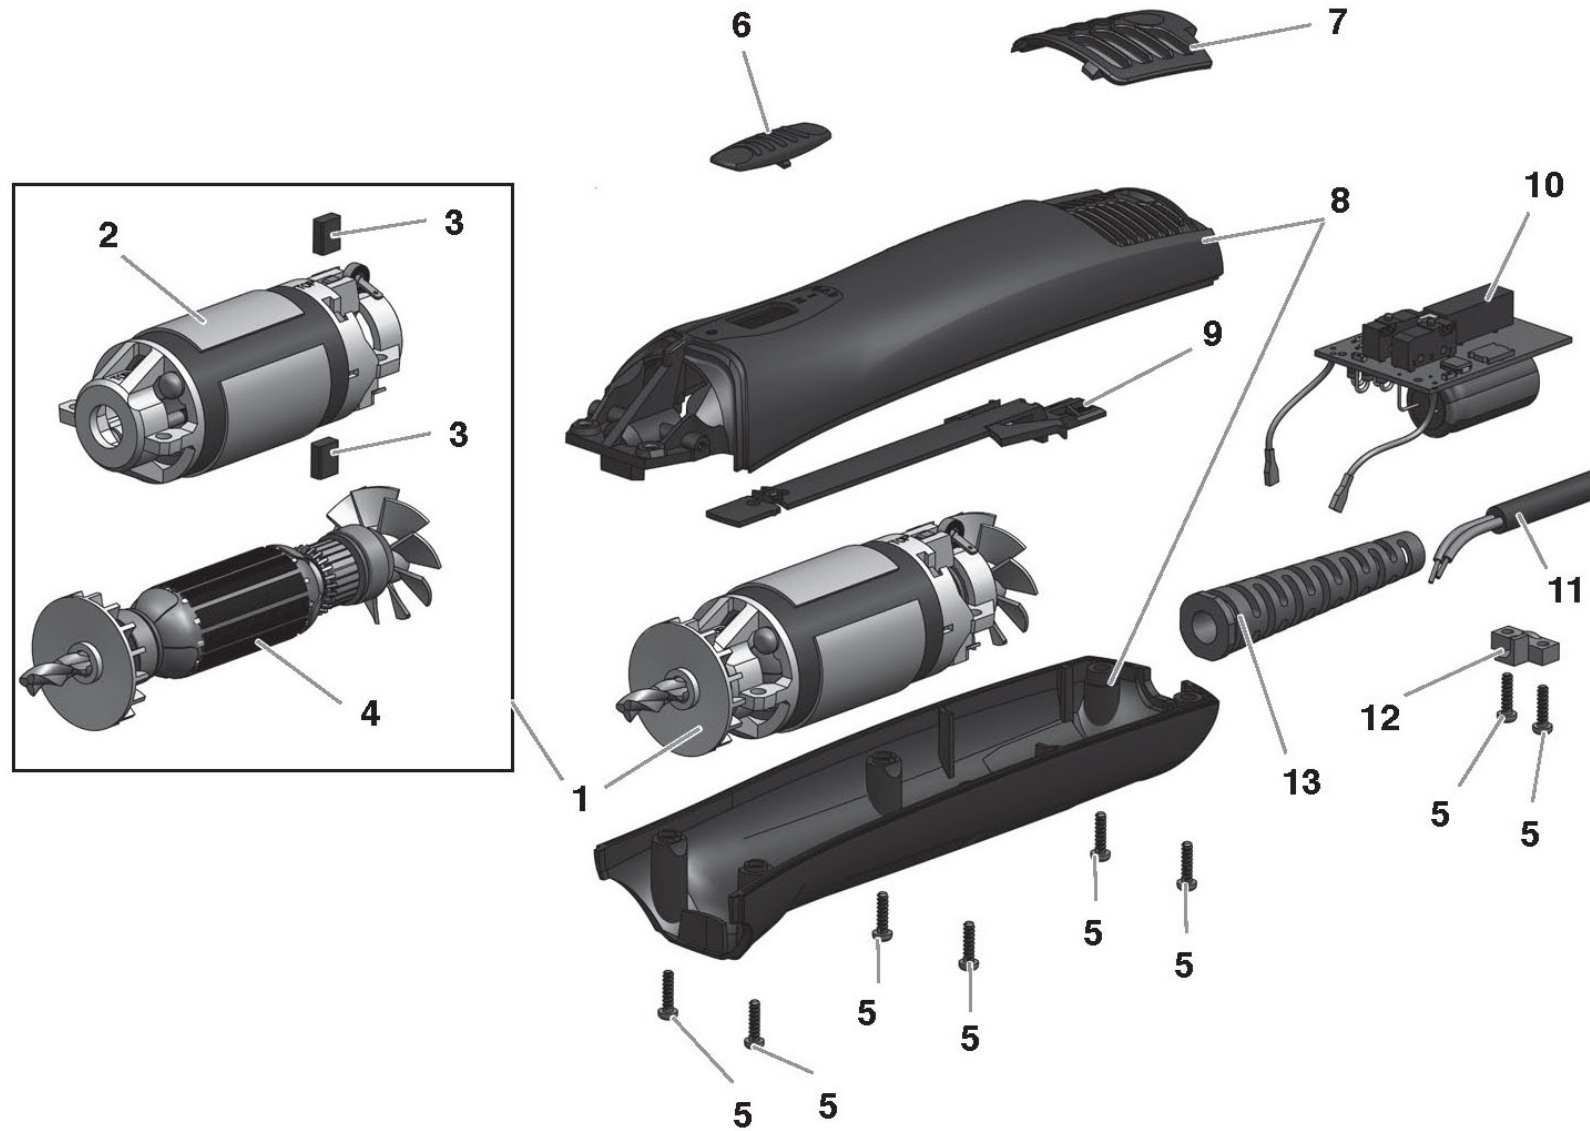

Clipper Fusion (Cuerpo)

Clipper Fusion (Cuerpo)

ITEM	CODIGO	DESCRIPCIÓN
1	258-40230	Motor 220-240V
2	258-40520	Stator Assembly Spare
3	258-40530	Motor Brush Single Spare
4	258-40500	Rotor Assembly Spare 220-240V
5	258-33670	Lower Case Screw 3 x 12mm
6	258-40120	Switch Button Black
7	258-40110	Filter Black
8	258-40101	Fusion Handle Printed RED
	258-40102	Fusion Handle Printed BLUE
9	258-40130	Fusion Switch Lever 2 Speed
10	258-40140	Fusion PCBA 220-240V 2 Speed
11	258-33071	5m Cable with 3 Pin Plug (UK)
	258-31871	5m Cable 2 Pin Plug (Europe)
	258-33971	5m Cable 3 Pin Plug (AUS)
12	258-33590	Cable Clamp Bridge
13	258-37070	Grommet (Articulated)