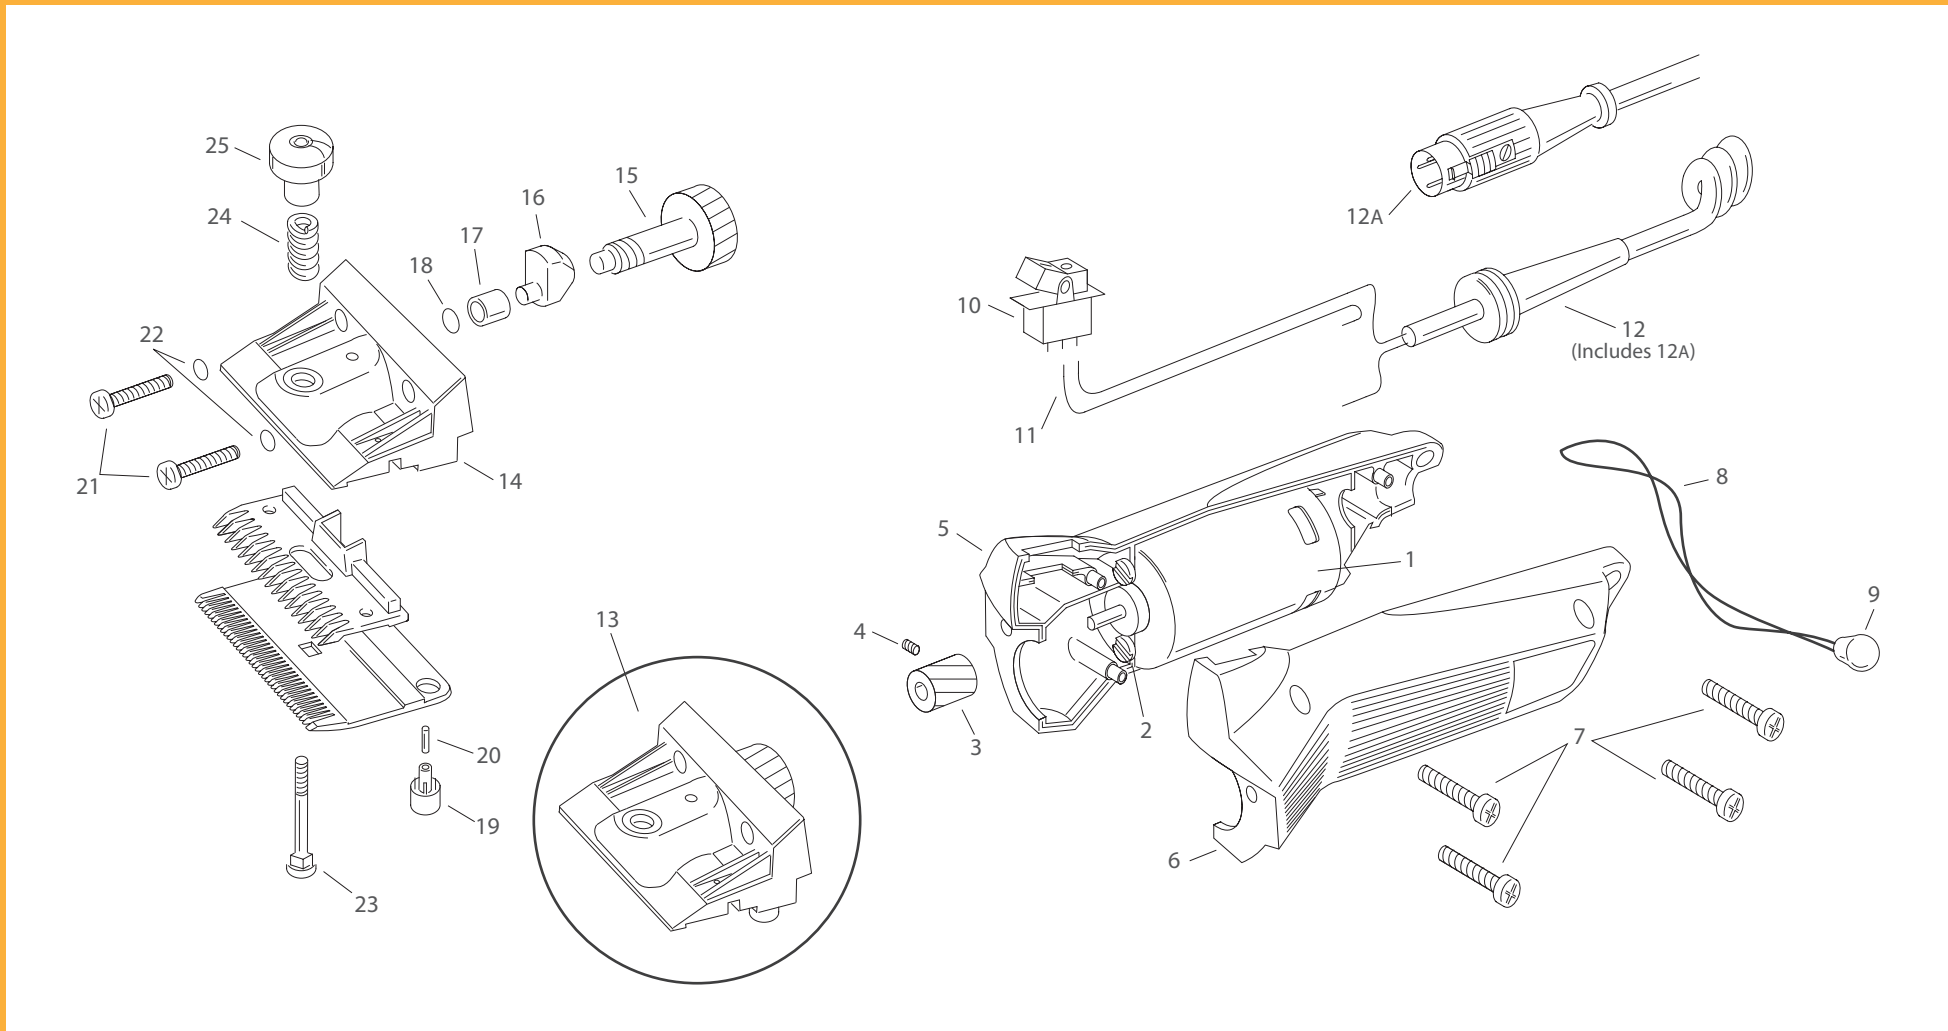

# Liberty

Item	Part No.	Description
1	258-35080	12V Motor
2	258-30050	Motor Locating Screw
3	258-31510	Motor Gear
4	258-30070	Grub Screw M3 x 5mm
5	258-35210	Body Casing RH
6	258-35220	Body Casing LH
7	258-33670	Casing Screw
8	258-33740	Wrist Cord
9	258-33730	Wrist Cord End
10	258-30130	Switch
11	258-30150	Switch Lead
12	258-30261	Cable Assembly <i>(includes item 12A)</i>
12A	258-30170	Cable Connector
13	258-33361	Assembly of Parts 14-20
14	258-33351	Clipper Head
15	258-30820	Gearshaft
16	258-00061	Crank Head
17	258-00057	Crank Roller
18	258-00062	Crank Roller Spring
19	258-30850	Comb Peg
20	258-30850P	Comb Peg Pin
21	258-30780	Screw M4 x 20mm
22	258-11740	Washer M4
23	252-00009	Tension Bolt

Item	Part No.	Description
24	258-10061	Tension Spring
25	258-33710	Tension Nut