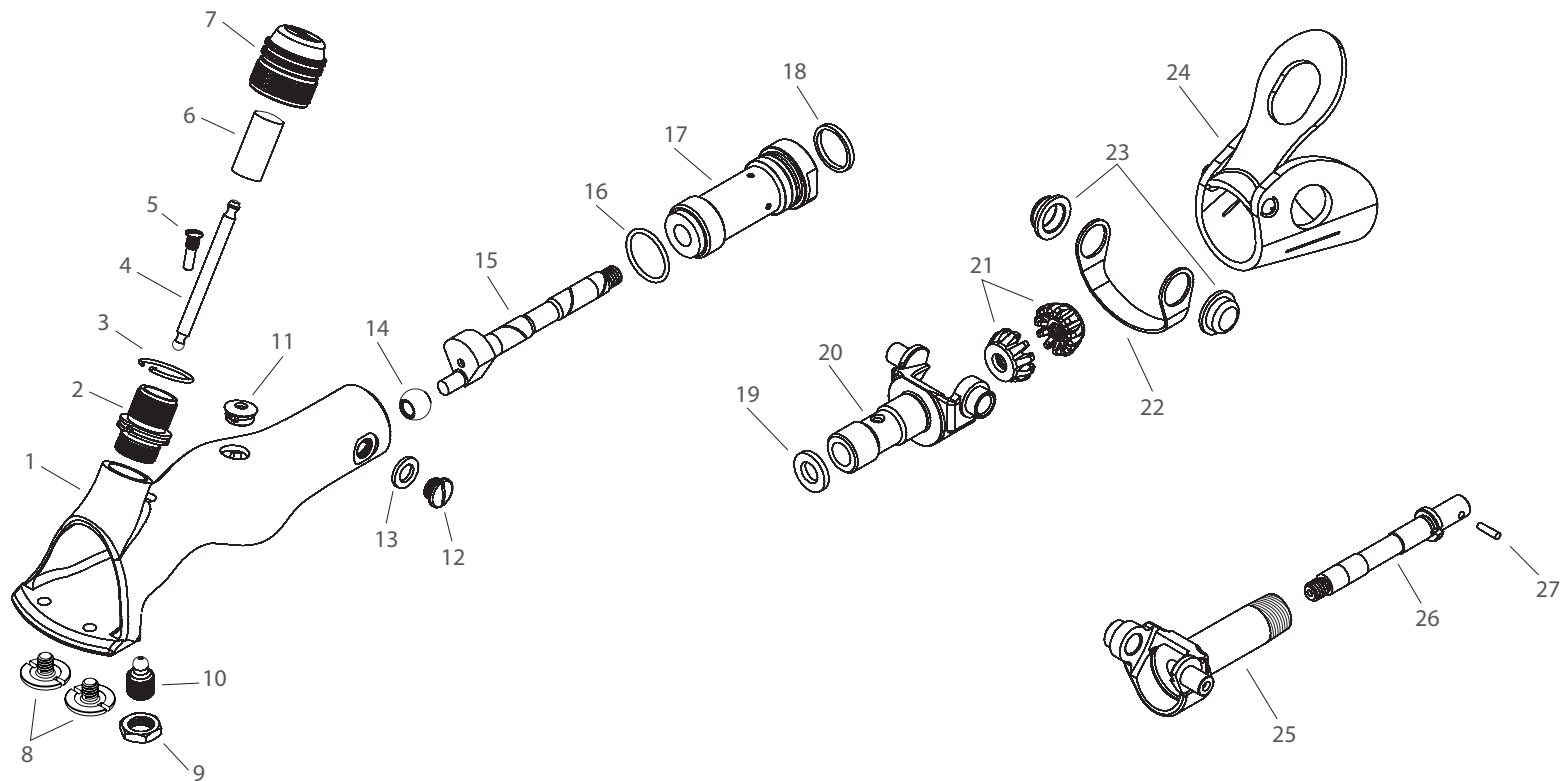

# Cobra **+** Plus

# Cobra

Item	Part No.	Description
1	249-17320	Body Assembly <i>(includes item 2)</i>
2	249-15030	Lid Bush
3	249-00020	Tension Lock Ring
4	249-00008	Tension Pin
5	249-17240	Fork Retaining Screw
6	249-00010	Sliding Sleeve
7	249-17290	Tension Nut
8	249-17430	Comb Screw
9	249-10730	Adjusting Locknut
10	249-00161	Fulcrum Post
11	249-15980	Inspection Hole Plug
12	249-10680	Oil Hole Screw
13	249-11290	Washer
14	157-00151	Crank Roller
15	249-10530	Crank Spindle
16	249-11180	O-Ring
17	249-16130	Main Bush Assembly
18	249-10800	Main Bush Oil Seal
19	249-16160	Felt Washer
20	249-16180	Backjoint Shorthalf
21	278-00072	11 Tooth Cog
22	249-16210	Joint Spring
23	249-16200	Joint Cap
24	249-17191	Leather Cover

Item	Part No.	Description
25	249-10553	Backjoint Longhalf
26	249-10690	Short Spindle Assembly (Pin Drive)
	249-00085	Splined Spindle (Worm Drive) <i>(not shown)</i>
27	154-00034	Short Spindle Pin