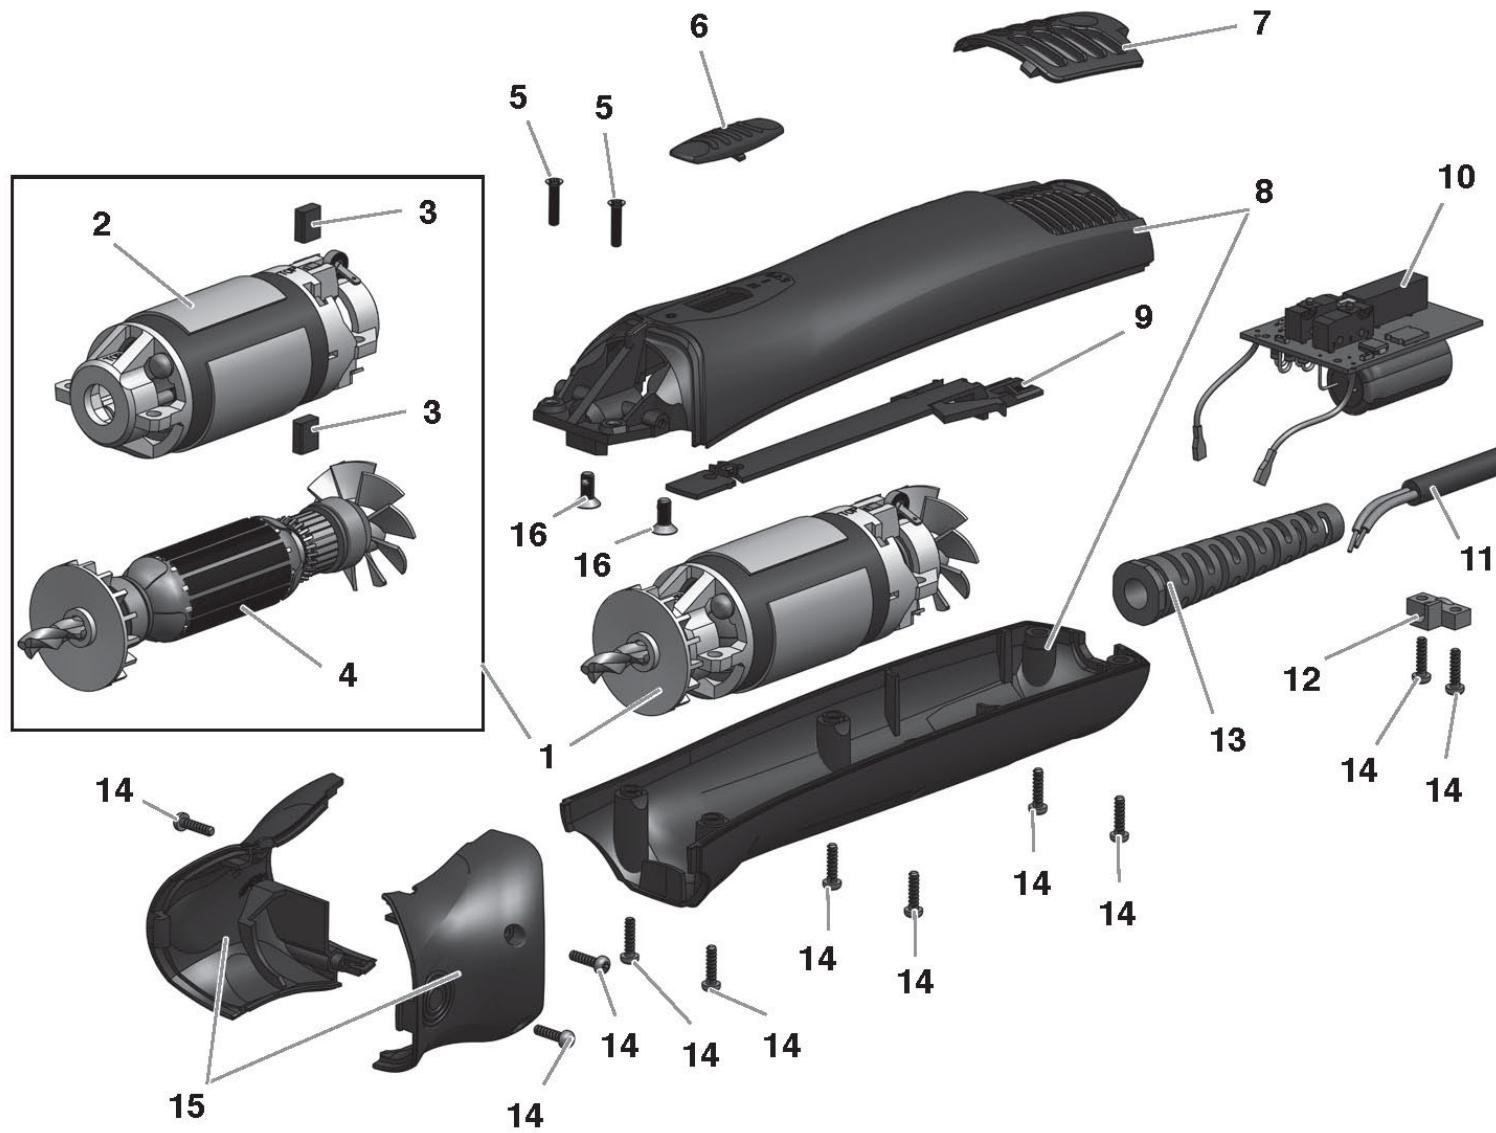

Esquiladora Fusion (Cuerpo)

Esquiladora Fusion (Cuerpo)

ITEM	CODIGO	DESCRIPCIÓN
1	258-40230	Motor 220-240V
2	258-40520	Stator Assembly Spare
3	258-40530	Motor Brush Single Spare
4	258-40500	Rotor Assembly Spare 220-240V
5	258-40310	
6	258-40120	Switch Button Black
7	258-40110	Filter Black
8	258-40101	Fusion Handle Printed RED
	258-40102	Fusion Handle Printed BLUE
9	258-40130	Fusion Switch Lever 2 Speed
10	258-40140	Fusion PCBA 220-240V 2 Speed
11	258-33071	5m Cable with 3 Pin Plug (UK)
	258-31871	5m Cable 2 Pin Plug (Europe)
	258-33971	5m Cable 3 Pin Plug (AUS)
12	258-33590	Cable Clamp Bridge
13	258-37070	Grommet (Articulated)
14	258-33670	Lower Case Screw 3 x 12mm
15	258-40330	
16	258-40320	