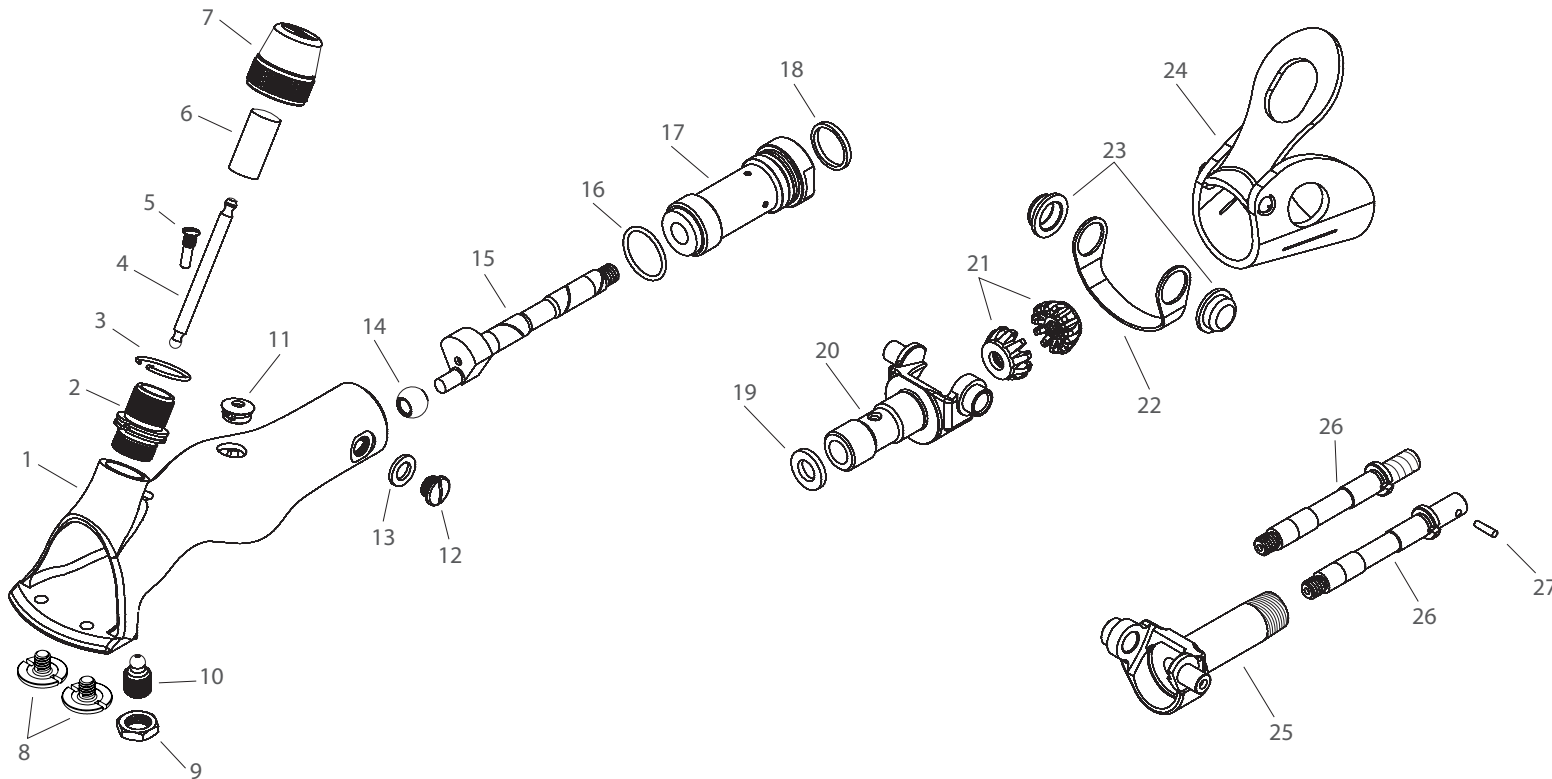

# Tallygrip

# Tallygrip

Item	Part No.	Description
1	249-17720	Body/Lid Bush Assembly <i>(includes item 2)</i>
2	249-15030	Lid Bush
3	249-00020	Tension Lock Ring
4	249-00008	Tension Pin
5	249-17240	Fork Retaining Screw
6	249-00010	Sliding Sleeve
7	249-17291	Tension Nut
8	249-17430	Safety Comb Screw
9	249-10730	Adjusting Locknut
10	249-00161	Fulcrum Post
11	249-17640	Inspection Hole Plug
12	249-10680	Oil Hole Screw
13	249-11290	Oil Hole Screw Washer
14	157-00151	Crank Roller
15	249-10530	Crank Spindle
16	249-11180	O-Ring
17	249-16130	Main Bush Assembly
18	249-10801	Main Bush Oil Sealing Ring
19	249-16160	Felt Washer
20	249-16180	Backjoint Shorthalf
21	278-00072	11 Tooth Cog
22	249-16210	Joint Spring
23	249-16200	Joint Cap
24	249-17630	Joint Guard

Item	Part No.	Description
25	249-10553	Backjoint Longhalf
26	249-10690	Short Spindle Assembly (Pin Drive)
	249-00085	Splined Spindle (Worm Drive) <i>(not shown)</i>
27	154-00034	Short Spindle Pin
28	177-00901	Univdersal Ferrule